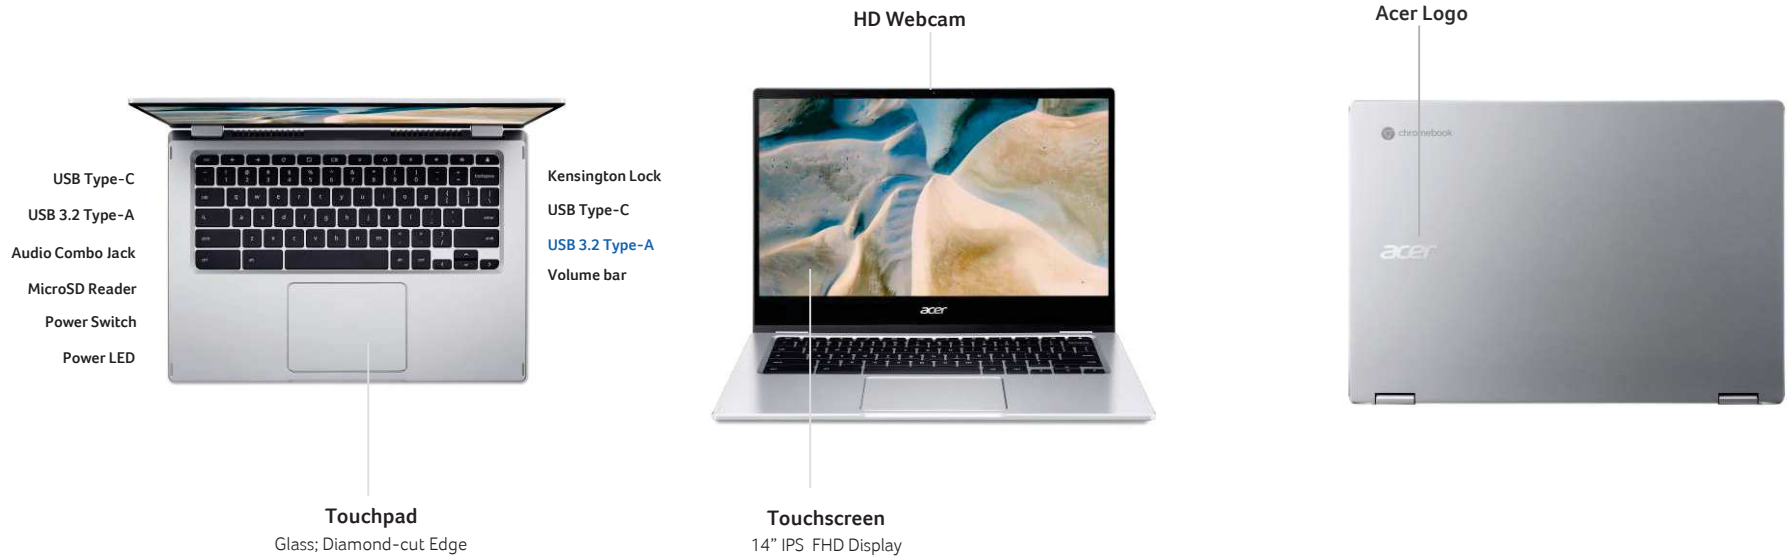

CP514-1H & CP514-W

	A Cover (Top)	B Cover (Screen)	C Cover (Keyboard)	D Cover (Bottom)
Color	Pure Silver		Pure Silver	Pure Silver
Material	Aluminum	Glass	Plastic	Aluminum
Finish	Sandblasted, Anodized		Sandblasted, Anodized	Painting