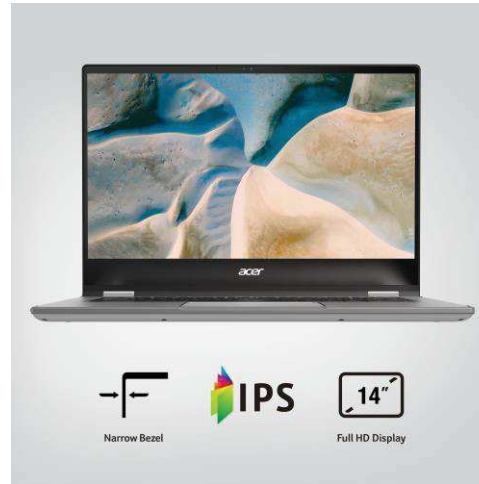

## ***Acer Chromebook Spin 514***

Designed for users on the go, the convertible Chromebook Spin 514 with premium narrow bezels offers a 78% screen-to-body ratio to enable users to enjoy their favorite movies, TV shows, or other media while on the move or traveling. The latest AMD processor further enables you to work on intensive and demanding applications without worrying about slowdown.

## 1. The Power to Perform

With the latest AMD Ryzen Accelerated Processing Unit (APU) based on a Zen+ CPU and Vega GPU microarchitectures, this Chromebook can be awoken from sleep in less than a few seconds. With 10 hours<sup>1</sup> of battery life, it can easily be a workhorse that you can depend on.

## 2. Superior Screen

Not only compact and lightweight, this Chromebook also allows you to extend your screen-to-body ratio to 78% with an ultra-narrow left and right bezel width of just 6.1 mm and immerse yourself in a stunning 14" FHD IPS display.

#### 4. Everything You Need

Optimized for online collaboration and interaction, this Chromebook comes equipped with Wi-Fi 5 connectivity, concave keycaps for an improved typing experience, an optional backlit keyboard, dual microphones to better support Google Assistant, and dual USB Type-C ports to deal with everyday applications.